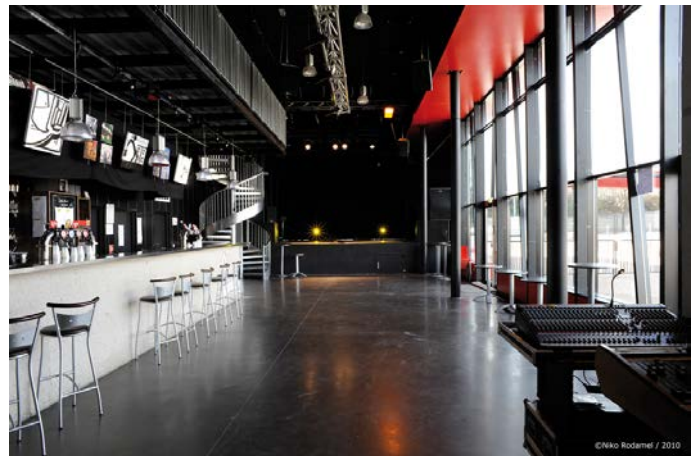

Clearance opening 6 m
Stage Height 1,10 m
Height under roof 5,20 m
Max high truss 4,50 m
Max high up cliff hanging 4,80 m
Monitor desk stage right (in option)
Dimmers light power are placed on mezzanine
Load-out stock area back stage 77 m²

ROOM

8 m wide by 17 m deep
Bar in the room a long stage right

STAGE EQUIPEMENTS

- 1 Rolling black curtain for the stage windows
- 1 Rolling black curtain for the room windows
- 1 Moving square of 300 mm de 4,8 x 4,8 m
- 3 Tubes on the square + 1 middle Tube
- 1 fixed tube for the front light
- 1 Moving truss of 300 mm in the axial room (12 m long)
- A lot of riser