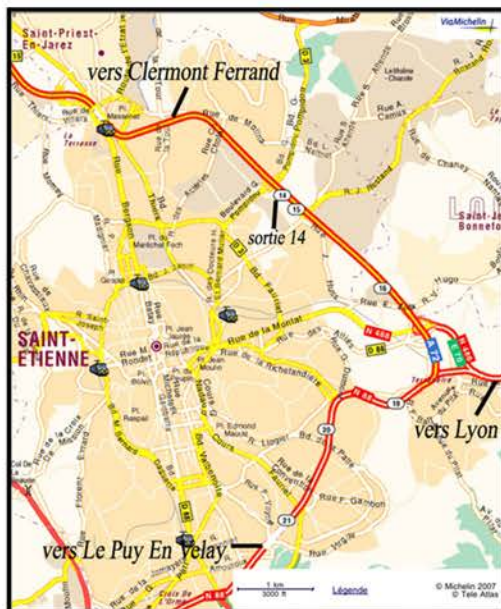

PLAN D'ACCÈS

LE FIL - 20 BD THIERS - PLAINE ACHILLE - 42000 ST ETIENNE
(GPS : à proximité du 4 rue des Acieries)
A72 - sortie 14

NB : ne pas suivre le fléchage "Parking Fil" = parking public éloigné de la salle