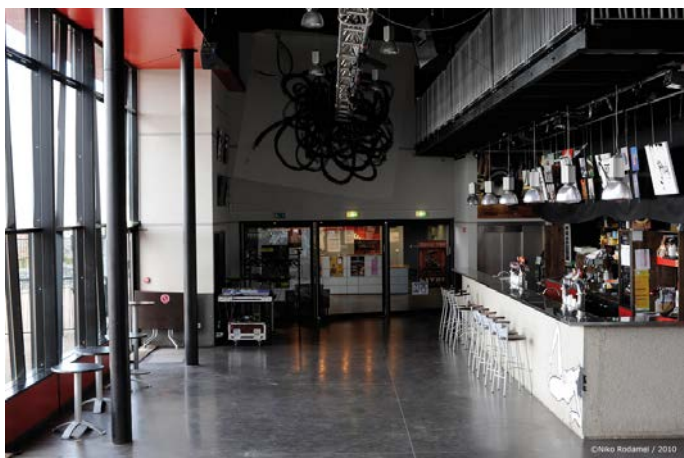

Clearance opening 6 m
Stage Height 1,10 m
Height under roof 5,20 m
Max high truss 4,50 m
Max high up cliff hanging 4,80 m
Monitor desk stage right (in option)
Dimmers light power are placed on mezzanine
Load-out stock area back stage 77 m²

ROOM

8 m wide by 17 m deep
Bar in the room a long stage right

STAGE EQUIPEMENTS

- 1 Rolling black curtain for the stage windows
- 1 Rolling black curtain for the room windows
- 1 Moving square of 300 mm de 4,8 x 4,8 m
- 3 Tubes on the square + 1 middle Tube
- 1 fixed tube for the front light
- 1 Moving truss of 300 mm in the axial room (12 m long)
- A lot of riser